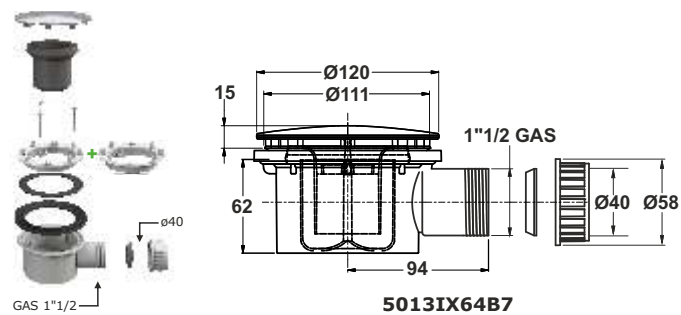

"TRIGONO" sifone per piatti doccia con foro $\varnothing$ 90 mm con sifone umido a norma EN274. Piletta con flange svasata e piana con aggianci per coperchio

TRIGONO trap for shower plates with $\varnothing$ 90 mm hole. With wet siphon in accordance with EN274 regulation. Wastes with chamfered and flat flanges, with clips for cover

Applicazione: per piatti doccia con foro $\varnothing$ 90mm

Application: For shower plates with hole $\varnothing$ 90 mm

Materiale: polipropilene PP + inox

Material: polypropylene PP + ABS + stainless steel

Colore: bianco / lucido

Color: white / polished