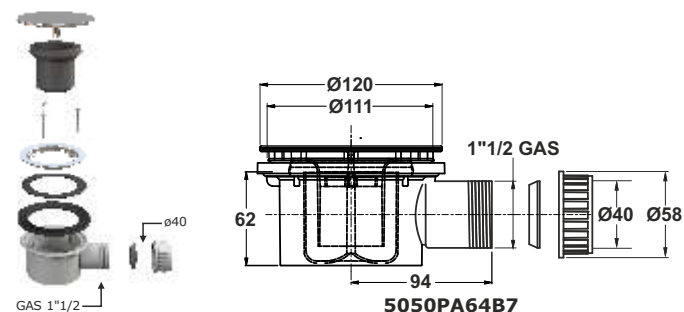

"TRIGONO" sifone per piatti doccia con foro $\varnothing$ 90 mm. Con sifone umido a norma EN274. Piletta con flangia inox senza agganci per coperchio "TRIGONO" trap for shower plates with $\varnothing$ 90 mm hole. With wet siphon in accordance with EN274 regulation. Waste with flat stainless steel flange without clips

Applicazione: per piatti doccia con foro $\varnothing$ 90mm
Application: For shower plates with hole $\varnothing$ 90 mm
Materiale: polipropilene PP + inox
Material: polypropylene PP + stainless steel
Colore: bianco / Lucido
Color: white / polished