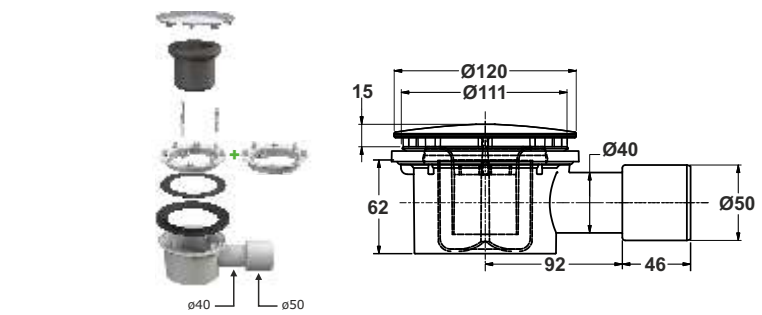

Codice / Code	Descrizione / Description
5013IX64B7	Coperchio in ABS rivestito in acciaio inox $\varnothing$ 120 mm Scarico filettato 1"1/2 con ghiera Cover in ABS covered with stainless steel $\varnothing$ 120 mm Threaded 1"1/2 outlet with nut